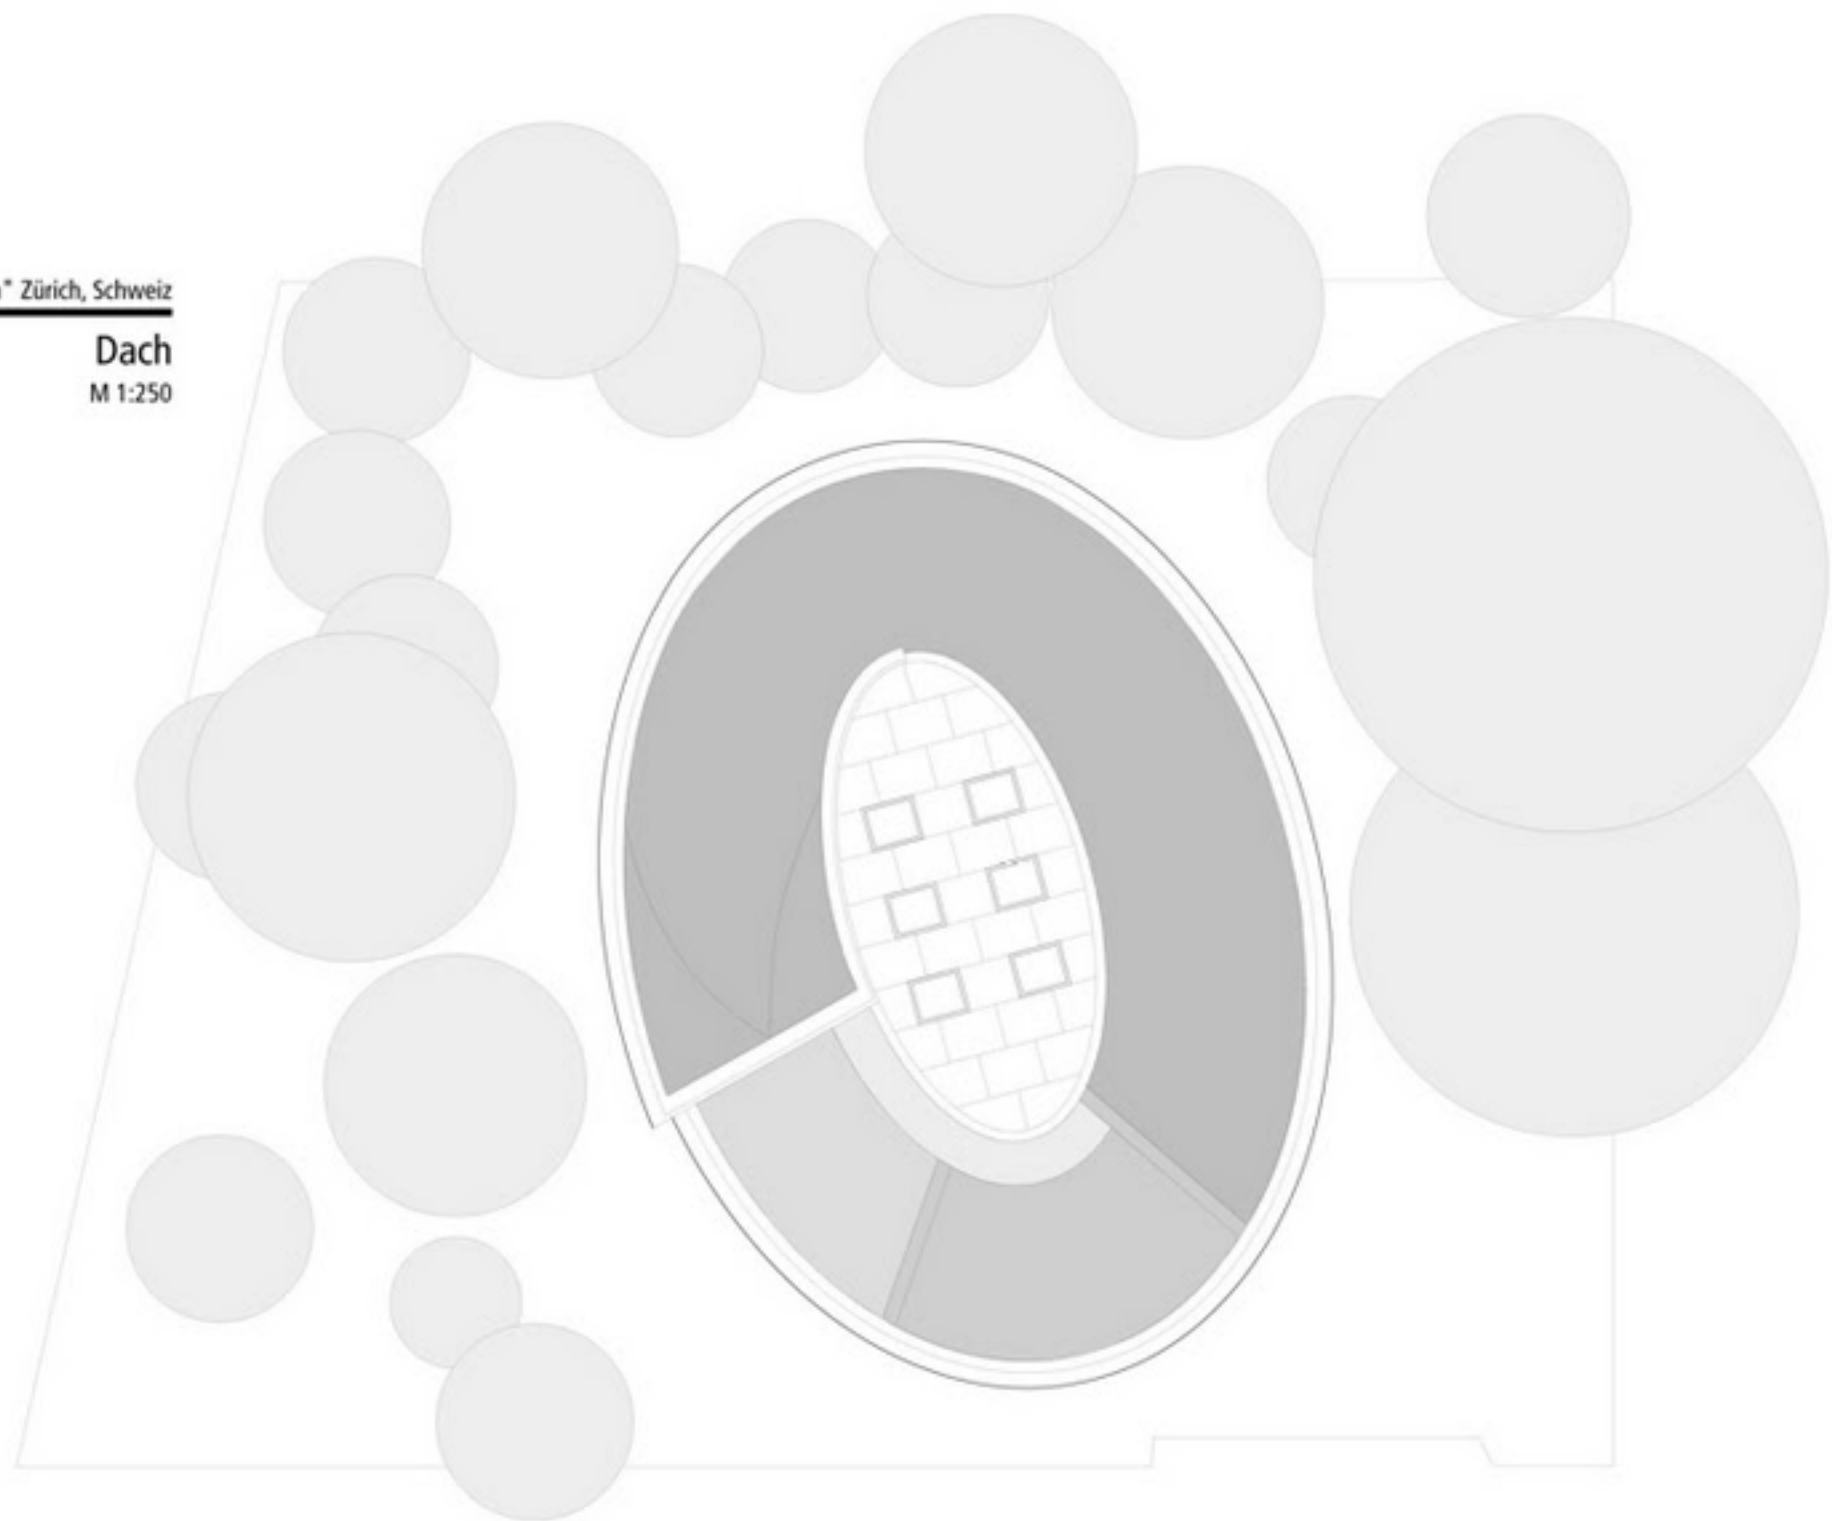

"Cocoon" Zurich, Switzerland

"Cocoon" Zürich, Schweiz

Roof

Scale 1:250

Dach

M 1:250

camenzind^{evolution}

0 2 4 6 8 10m

South Elevation

Süd Ansicht

Scale 1:250

M 1:250

camenzind evolution

0 2 4 6 8 10m

"Cocoon" Zurich, Switzerland

"Cocoon" Zürich, Schweiz