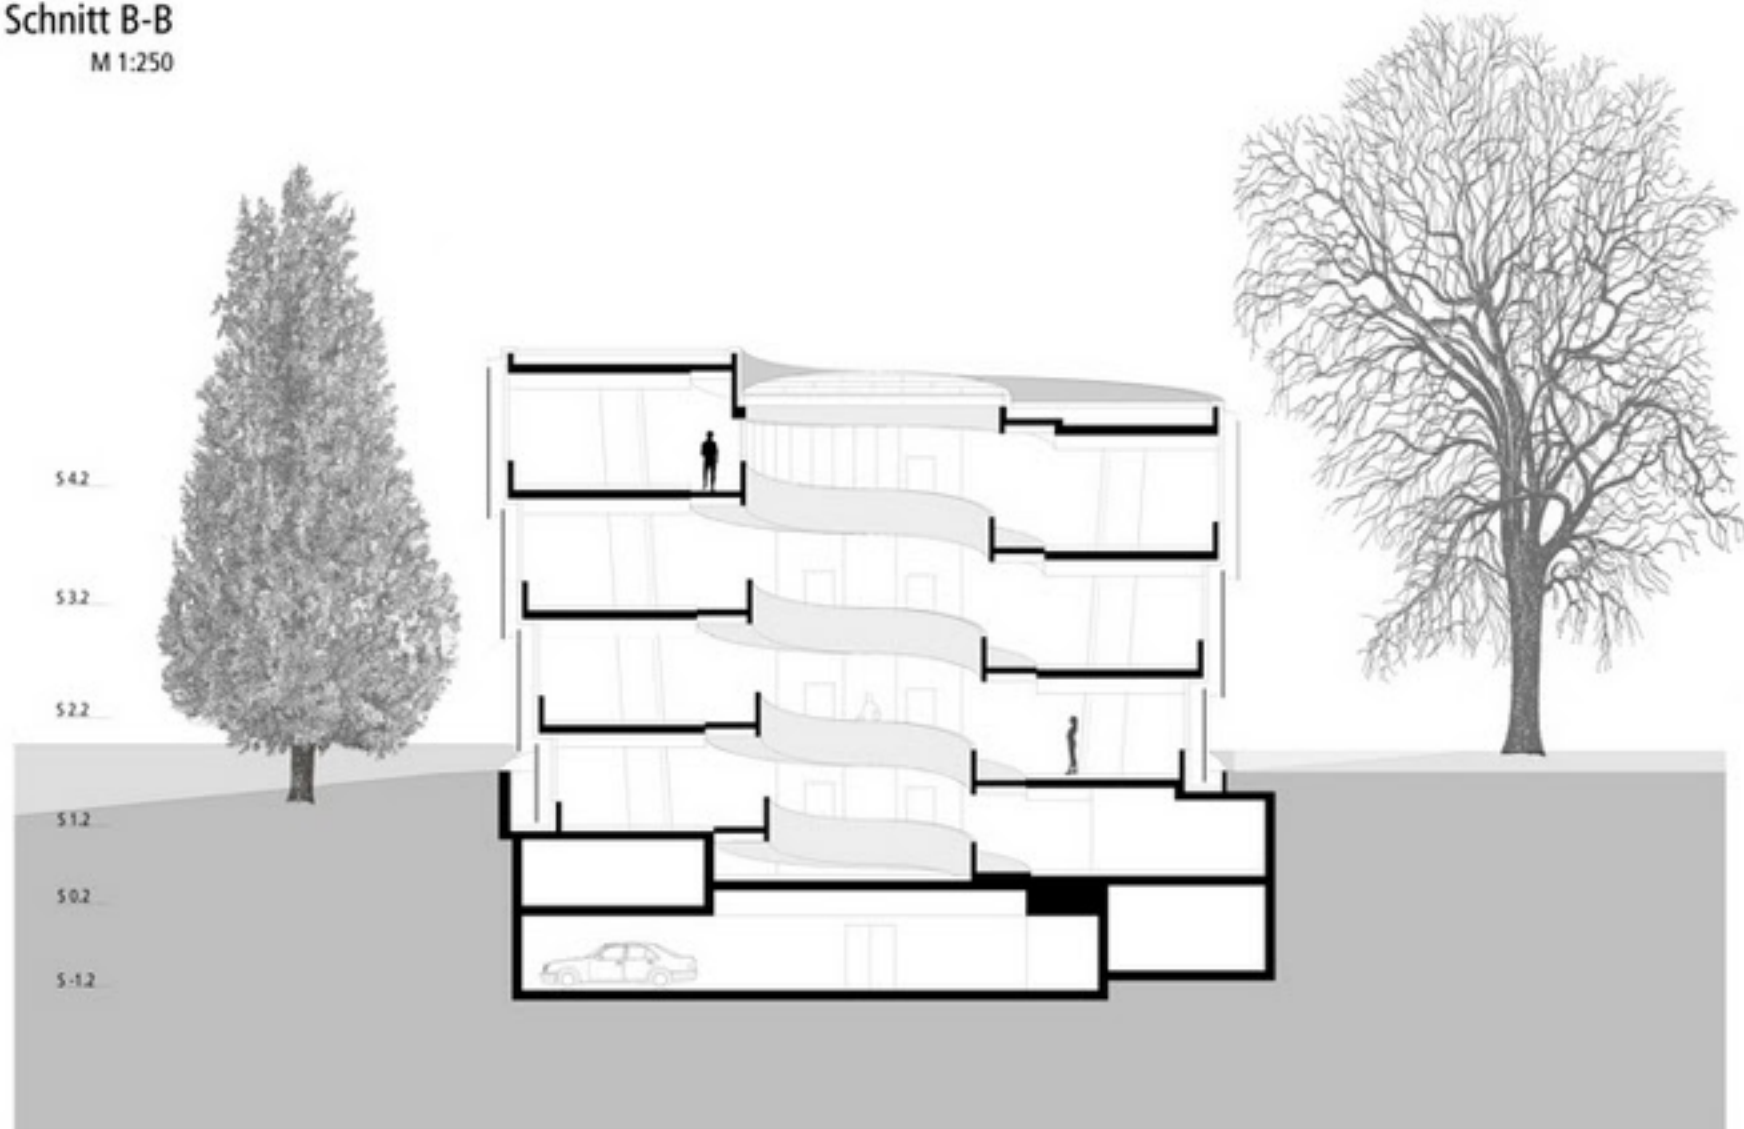

"Cocoon" Zurich, Switzerland

"Cocoon" Zürich, Schweiz

Section B-B

Scale 1:250

Schnitt B-B

M 1:250

"camenzindrevolution"

0 2 4 6 8 10m