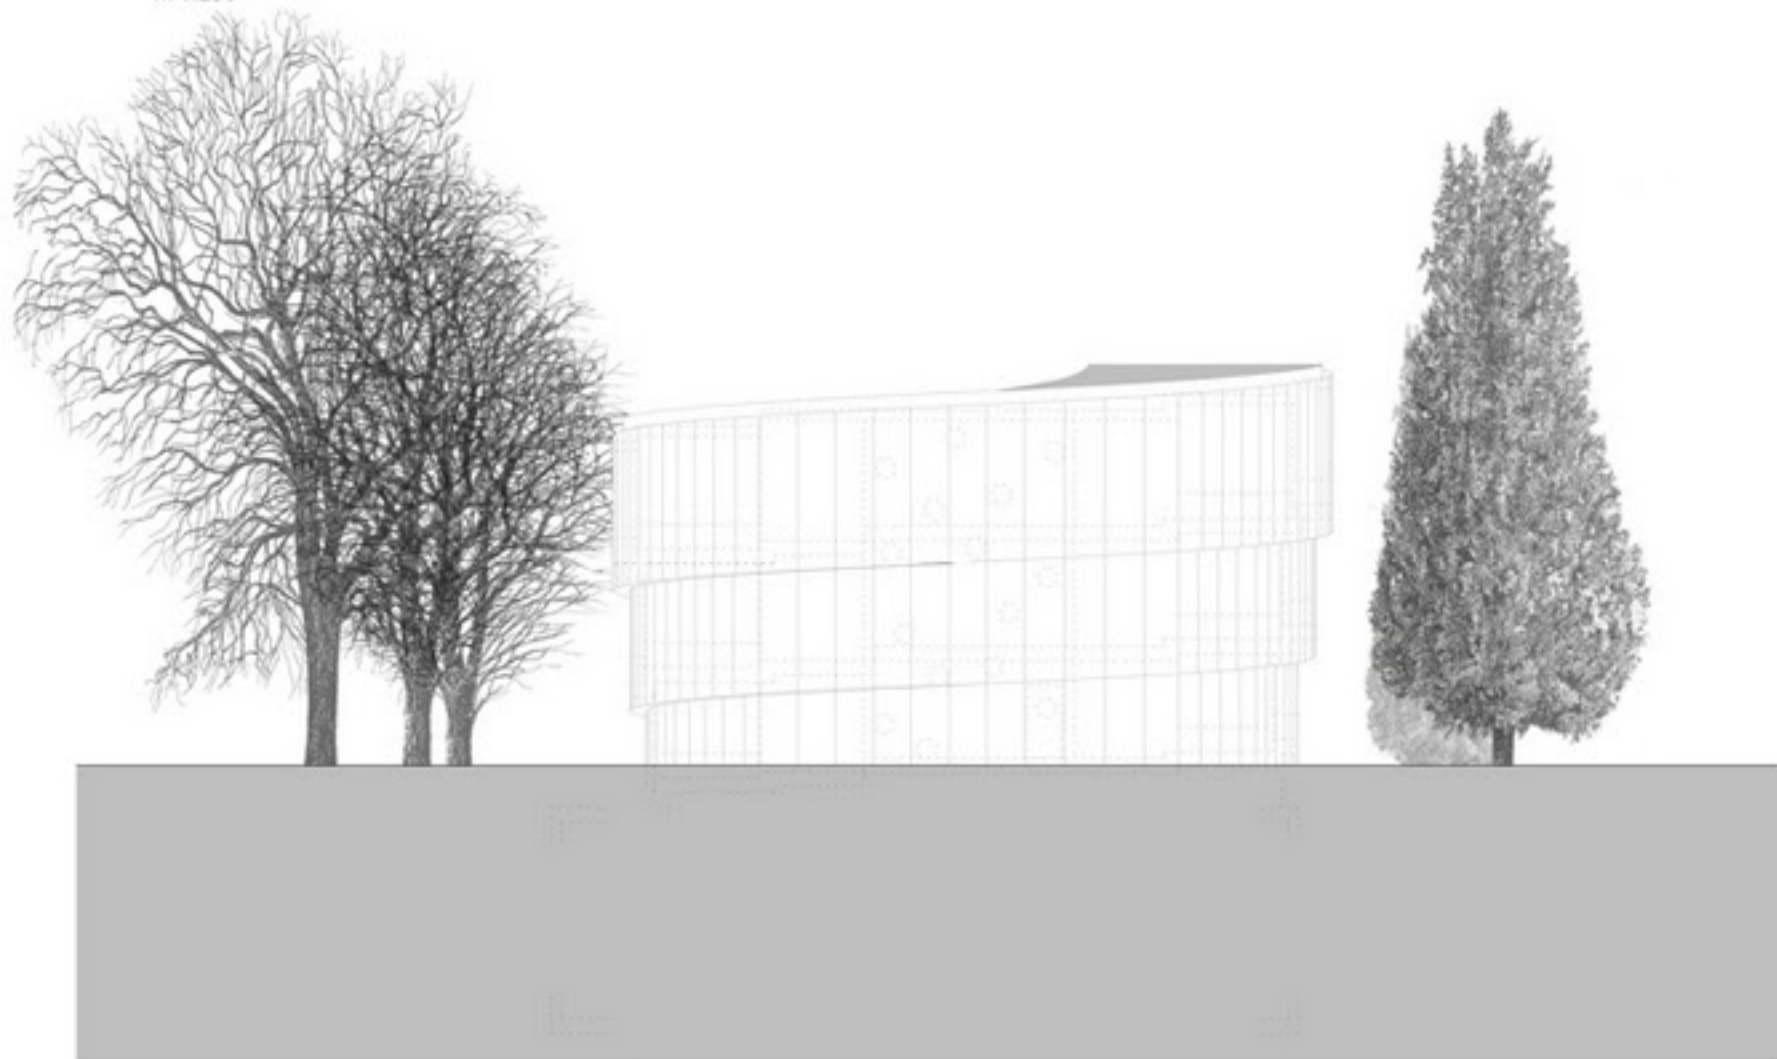

"Cocoon" Zurich, Switzerland

"Cocoon" Zürich, Schweiz

North Elevation

Scale 1:250

Nord Ansicht

M 1:250

"cemenzinevolution"

0 2 4 6 8 10m