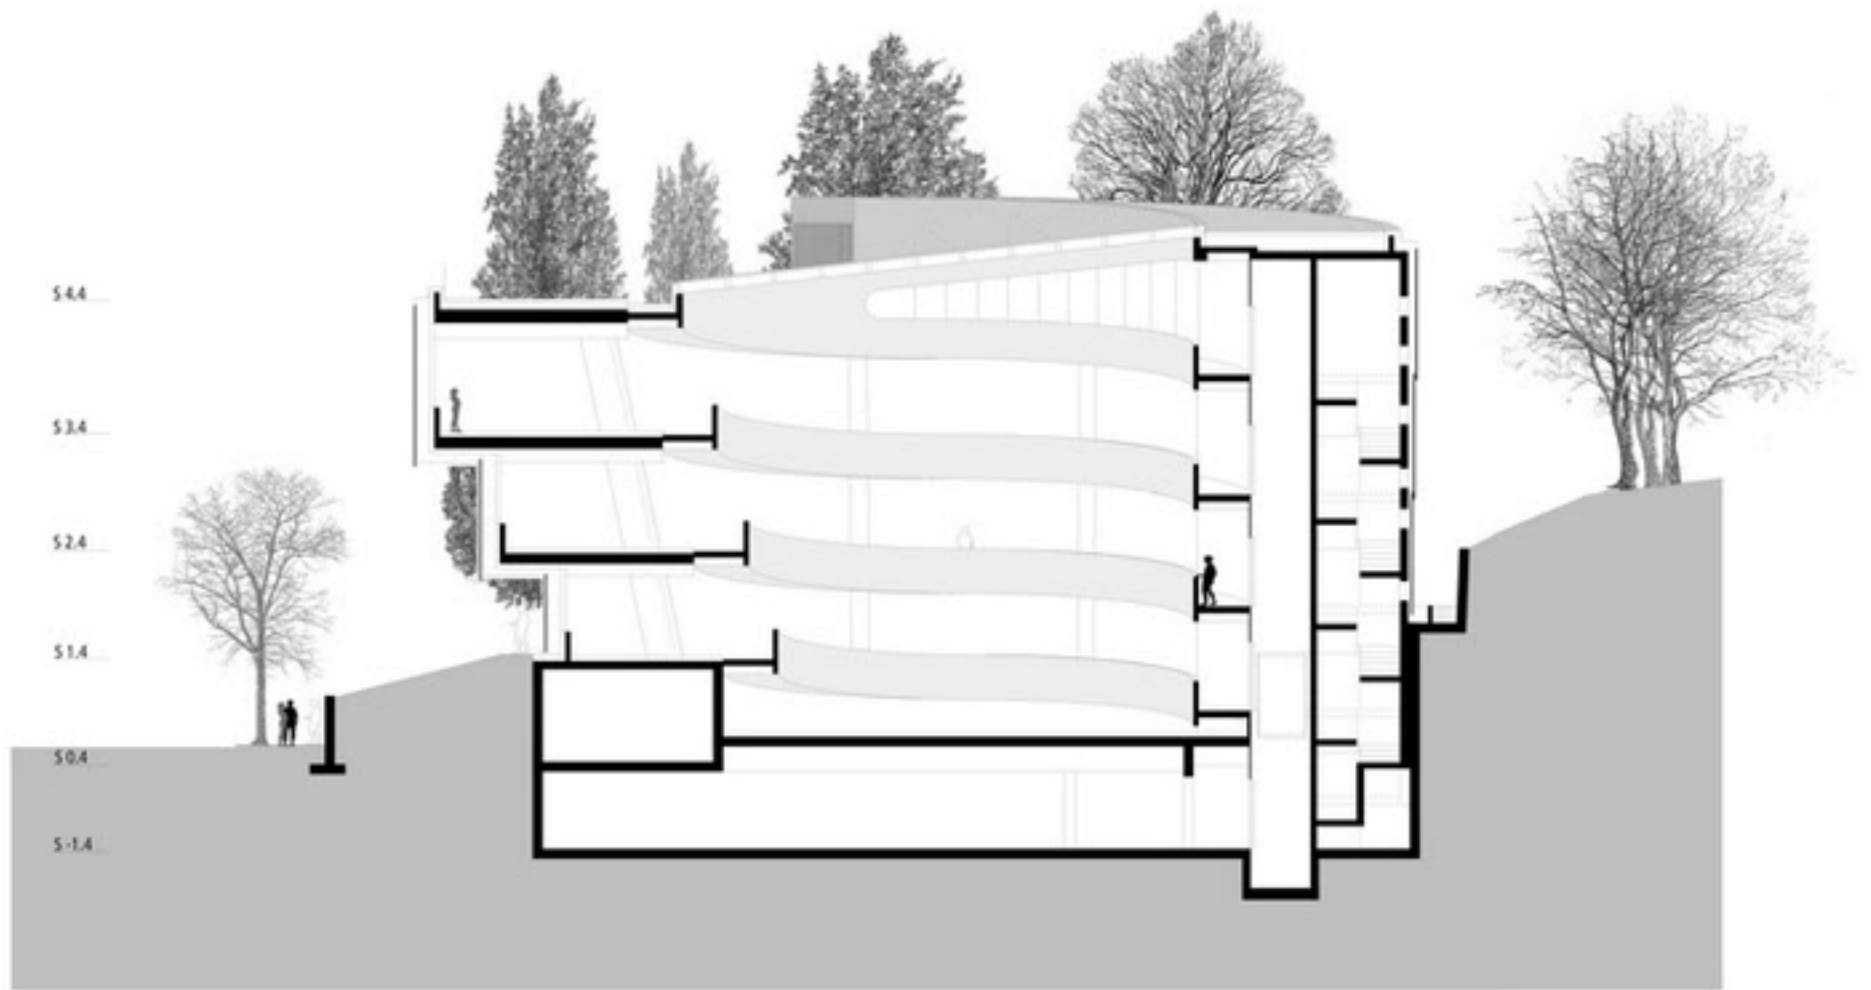

"Cocoon" Zurich, Switzerland

"Cocoon" Zürich, Schweiz

Roof

Scale 1:250

Dach

M 1:250

camenzind^{evolution}

0 2 4 6 8 10m

"Cocoon" Zurich, Switzerland

"Cocoon" Zürich, Schweiz

Section A-A

Scale 1:250

Schnitt A-A

M 1:250

"Cocoon" Zurich, Switzerland

"Cocoon" Zürich, Schweiz

Section B-B

Scale 1:250

Schnitt B-B

M 1:250

"camenzindrevolution"

0 2 4 6 8 10m

"Cocoon" Zurich, Switzerland

"Cocoon" Zürich, Schweiz

South Elevation

Süd Ansicht

Scale 1:250

M 1:250

camenzind evolution

0 2 4 6 8 10m

"Cocoon" Zurich, Switzerland

"Cocoon" Zürich, Schweiz