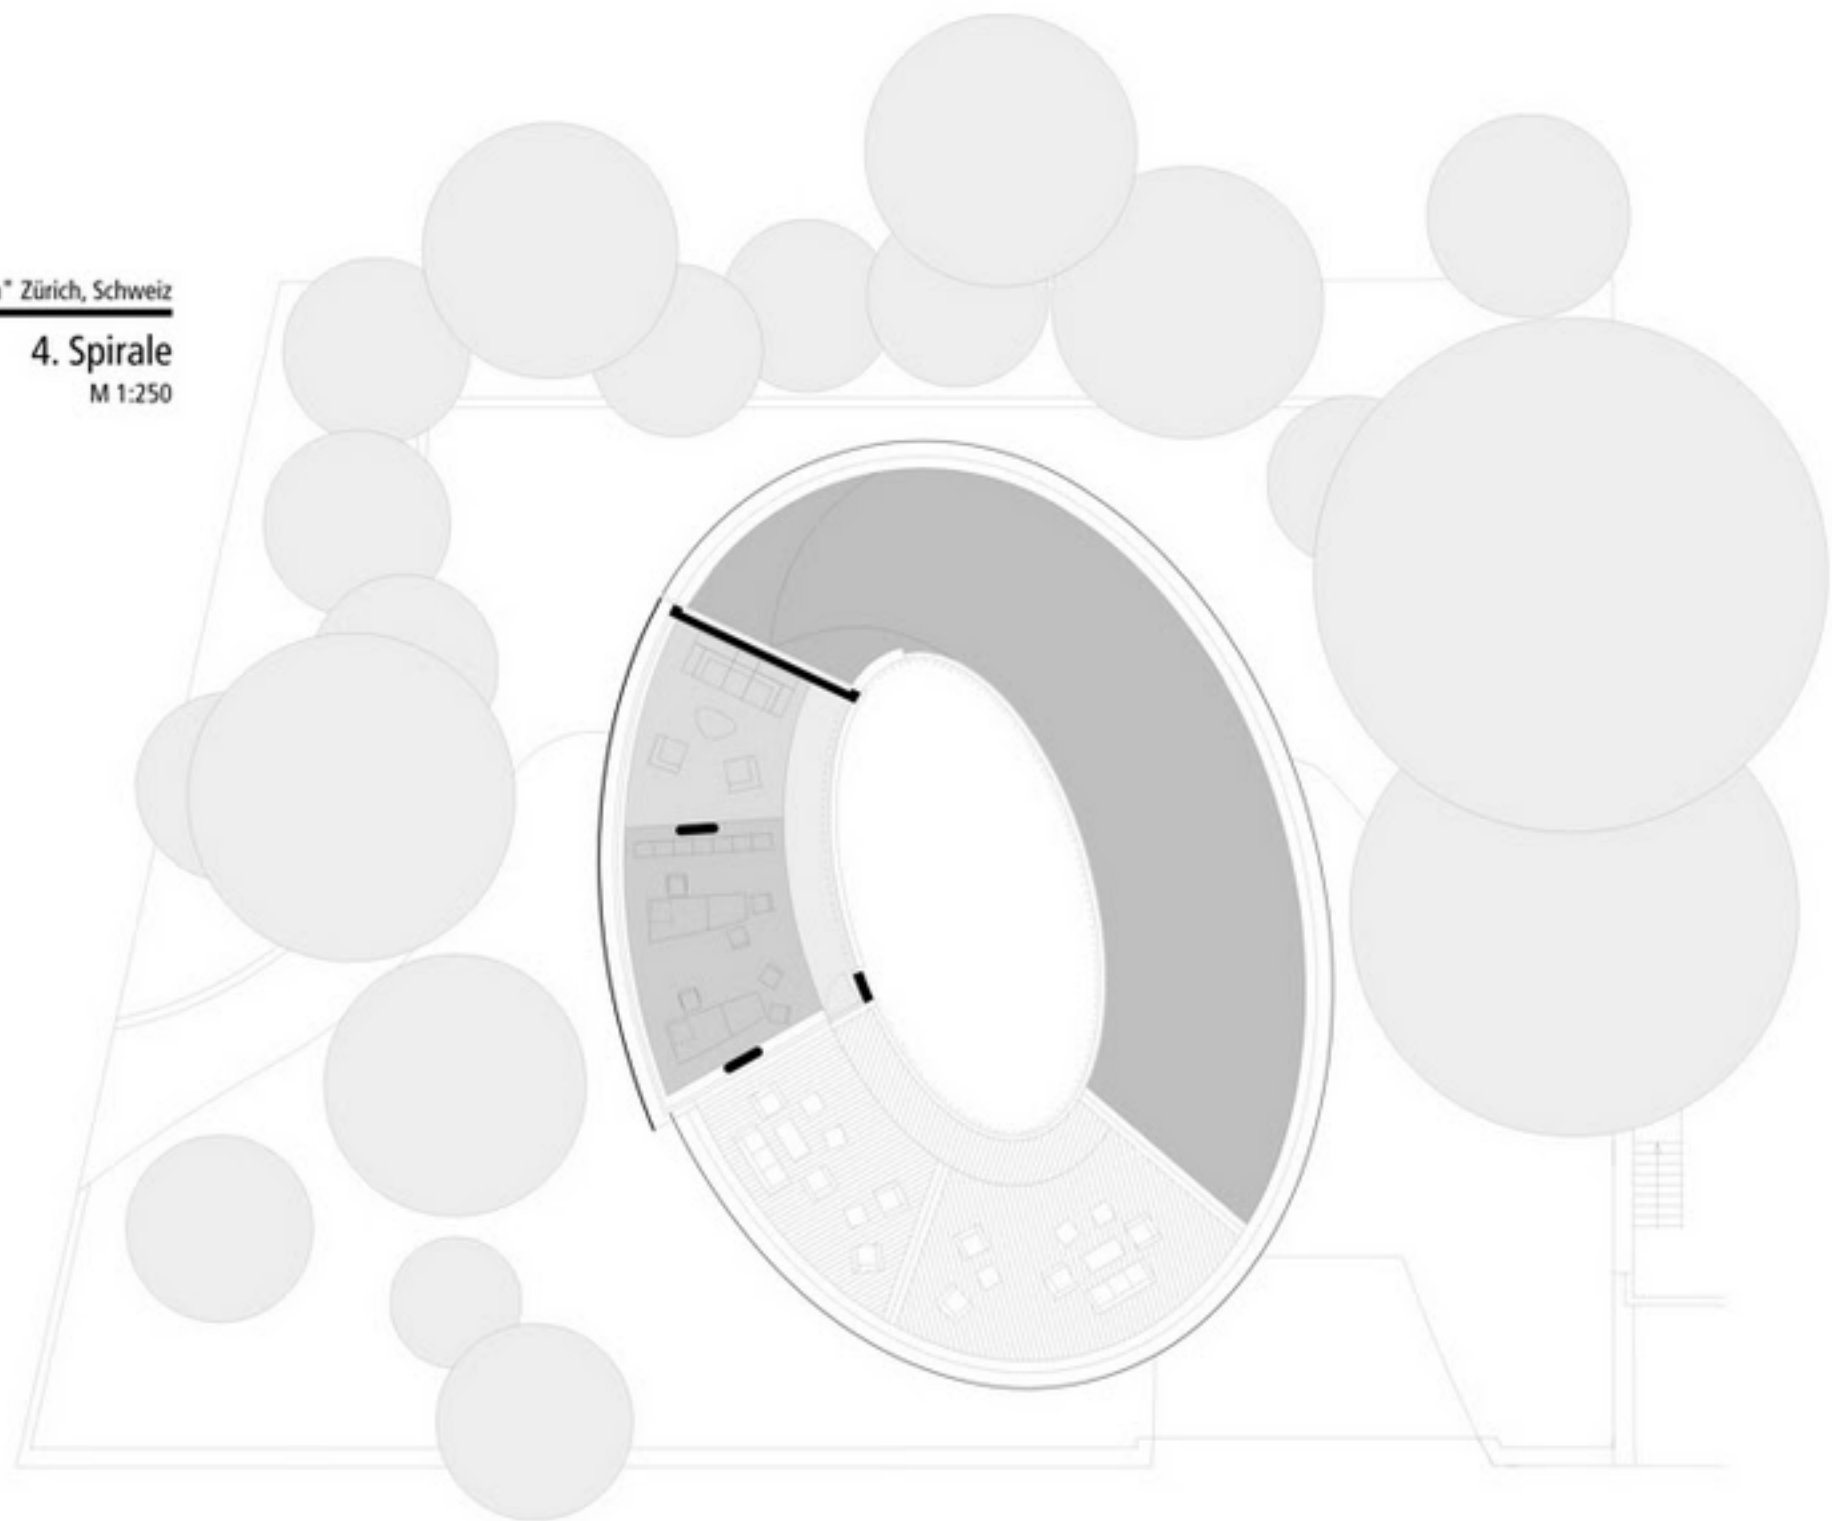

"Cocoon" Zurich, Switzerland

"Cocoon" Zürich, Schweiz

4th Spiral

Scale 1:250

4. Spirale

M 1:250

camenzin evolution

0 2 4 6 8 10m

"Cocoon" Zurich, Switzerland

"Cocoon" Zürich, Schweiz

Roof

Scale 1:250

Dach

M 1:250

camenzind^{evolution}

0 2 4 6 8 10m