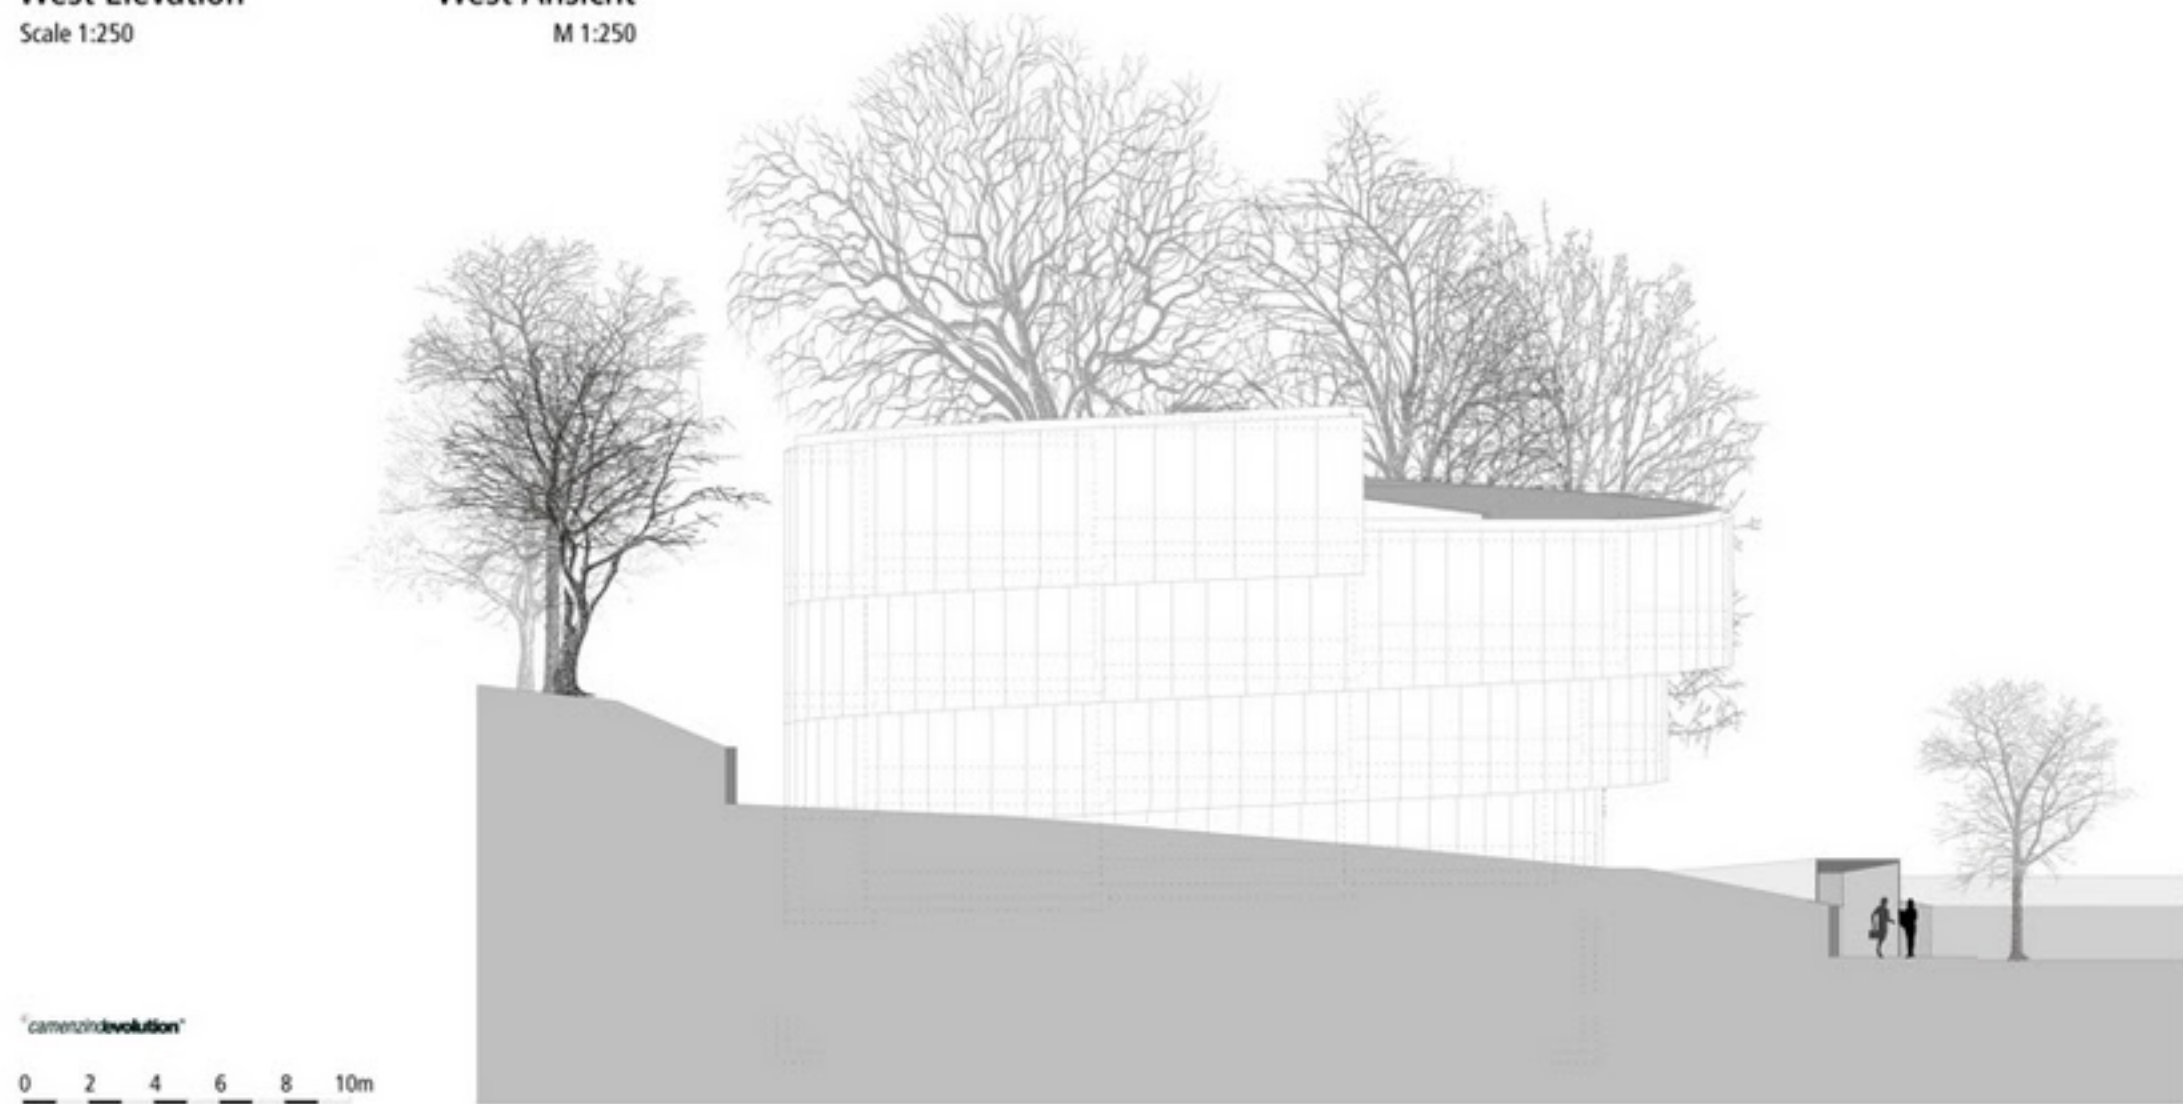

South Elevation

Süd Ansicht

Scale 1:250

M 1:250

camenzind evolution

0 2 4 6 8 10m

"Cocoon" Zurich, Switzerland

"Cocoon" Zürich, Schweiz

West Elevation

Scale 1:250

West Ansicht

M 1:250

"Cocoon" Zurich, Switzerland

"Cocoon" Zürich, Schweiz

East Elevation

Scale 1:250