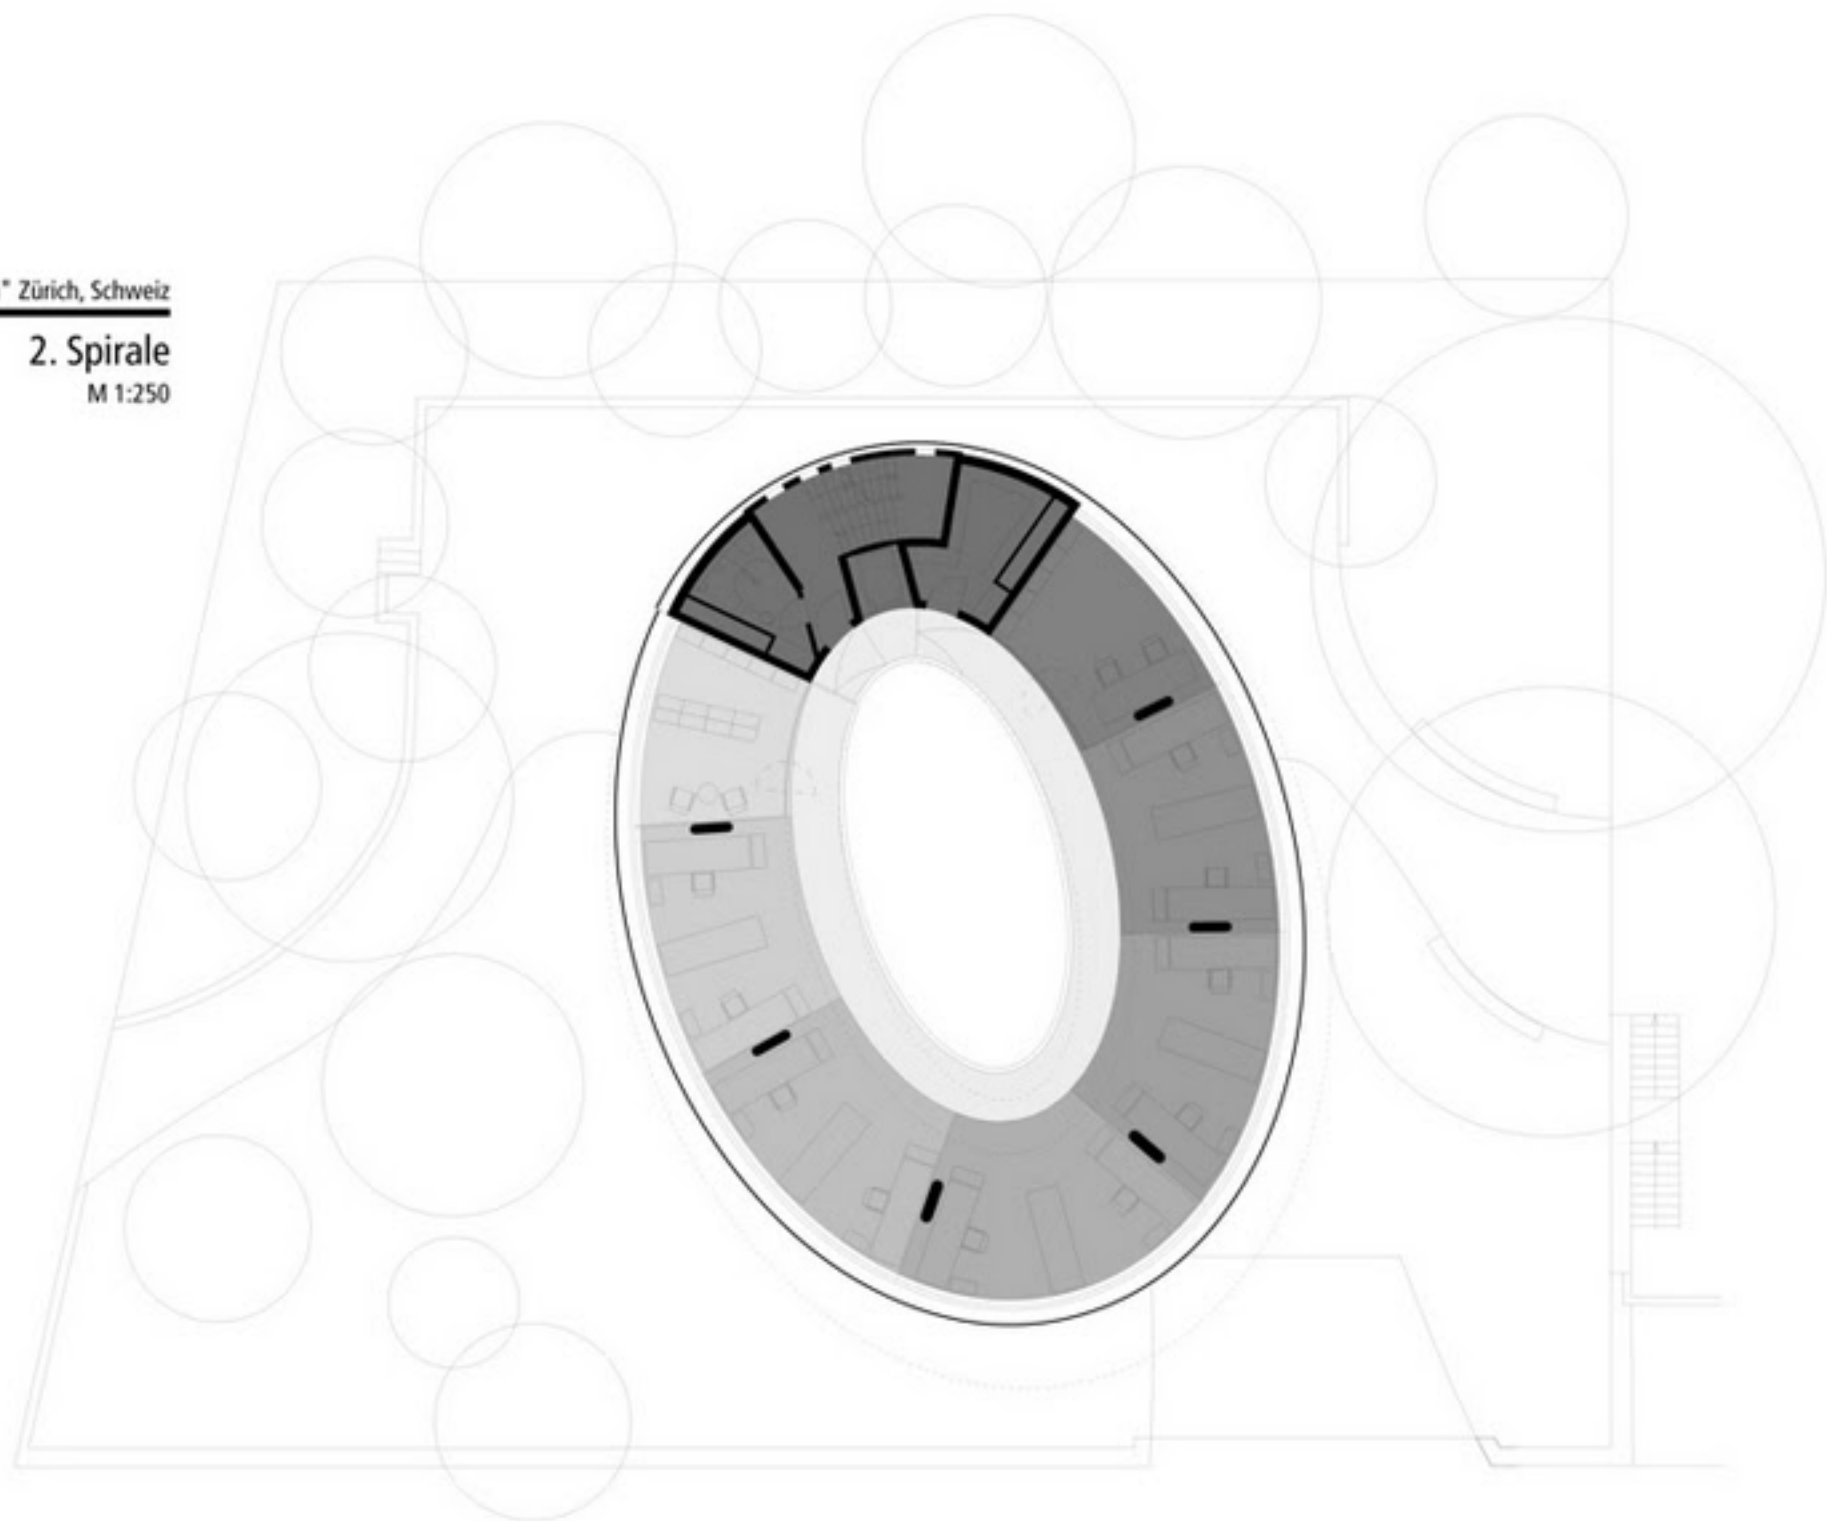

"Cocoon" Zurich, Switzerland

"Cocoon" Zürich, Schweiz

2nd Spiral

Scale 1:250

2. Spirale

M 1:250

camenzind**evolution**

0 2 4 6 8 10m