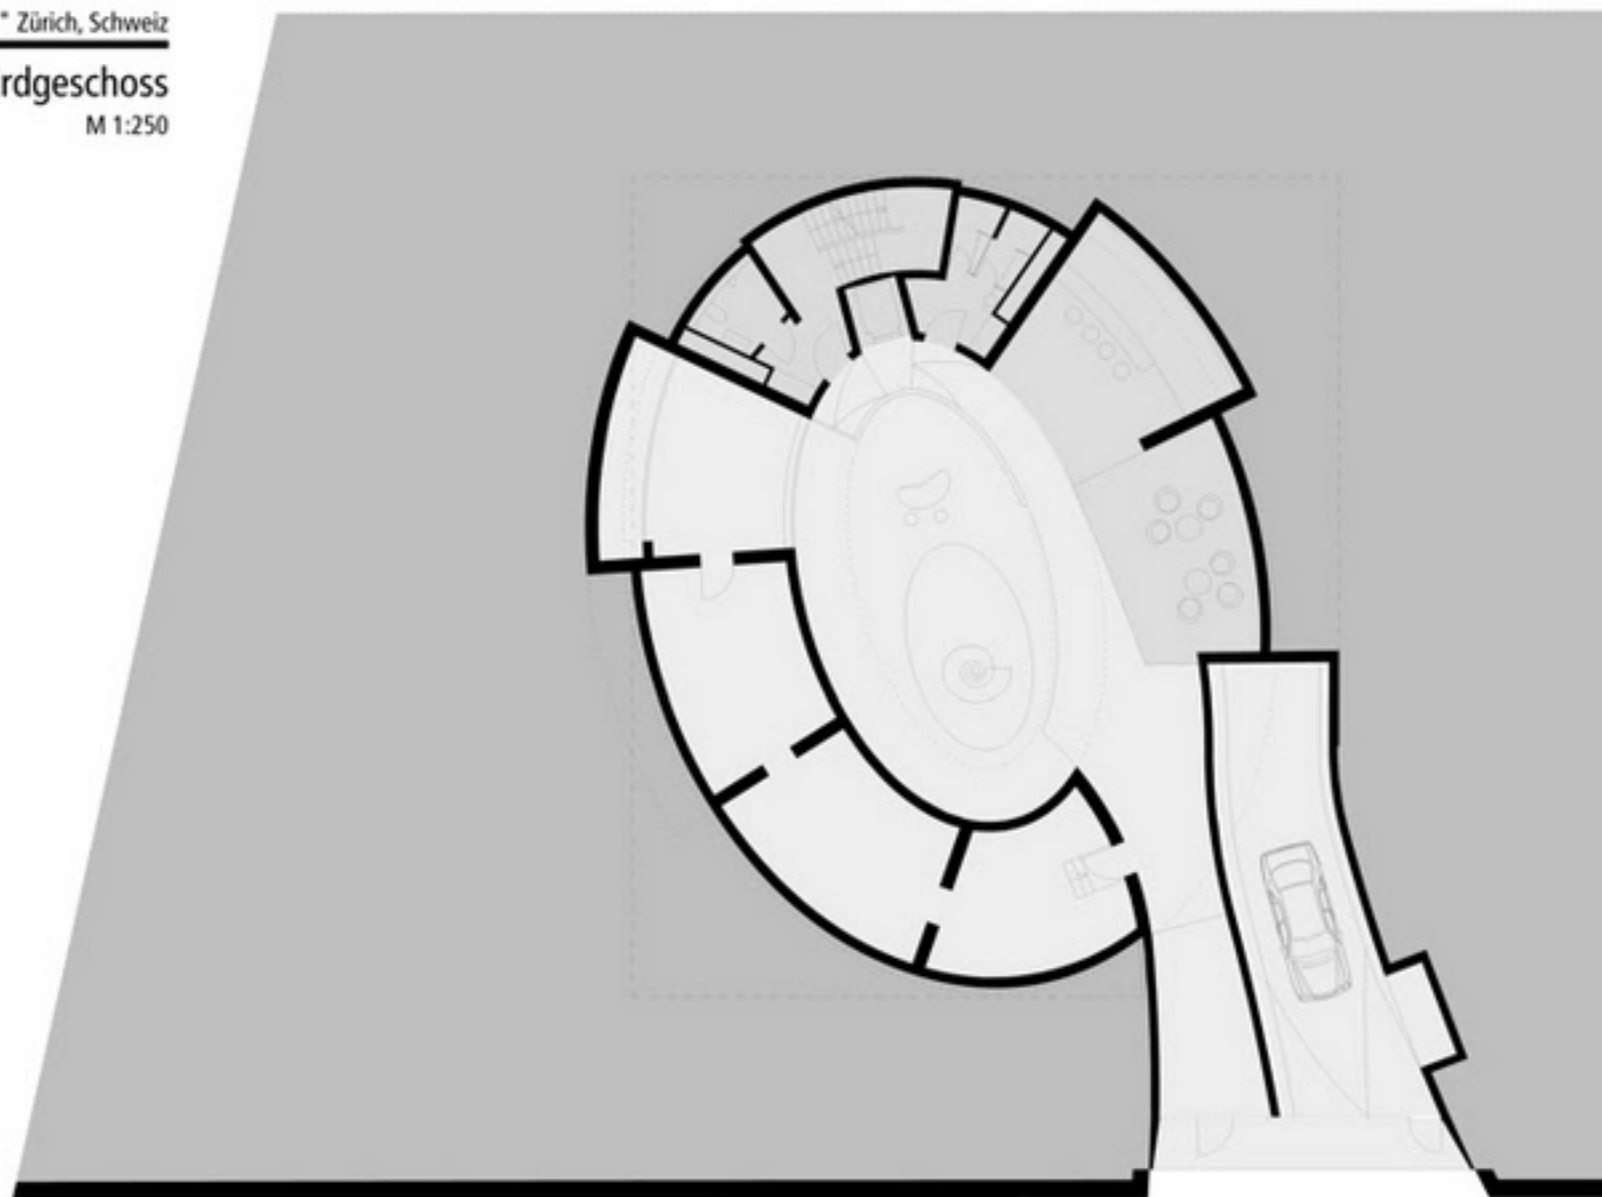

"Cocoon" Zurich, Switzerland

"Cocoon" Zürich, Schweiz

Ground Floor

Scale 1:250

Erdgeschoss

M 1:250

camenzindrevolution

0 2 4 6 8 10m