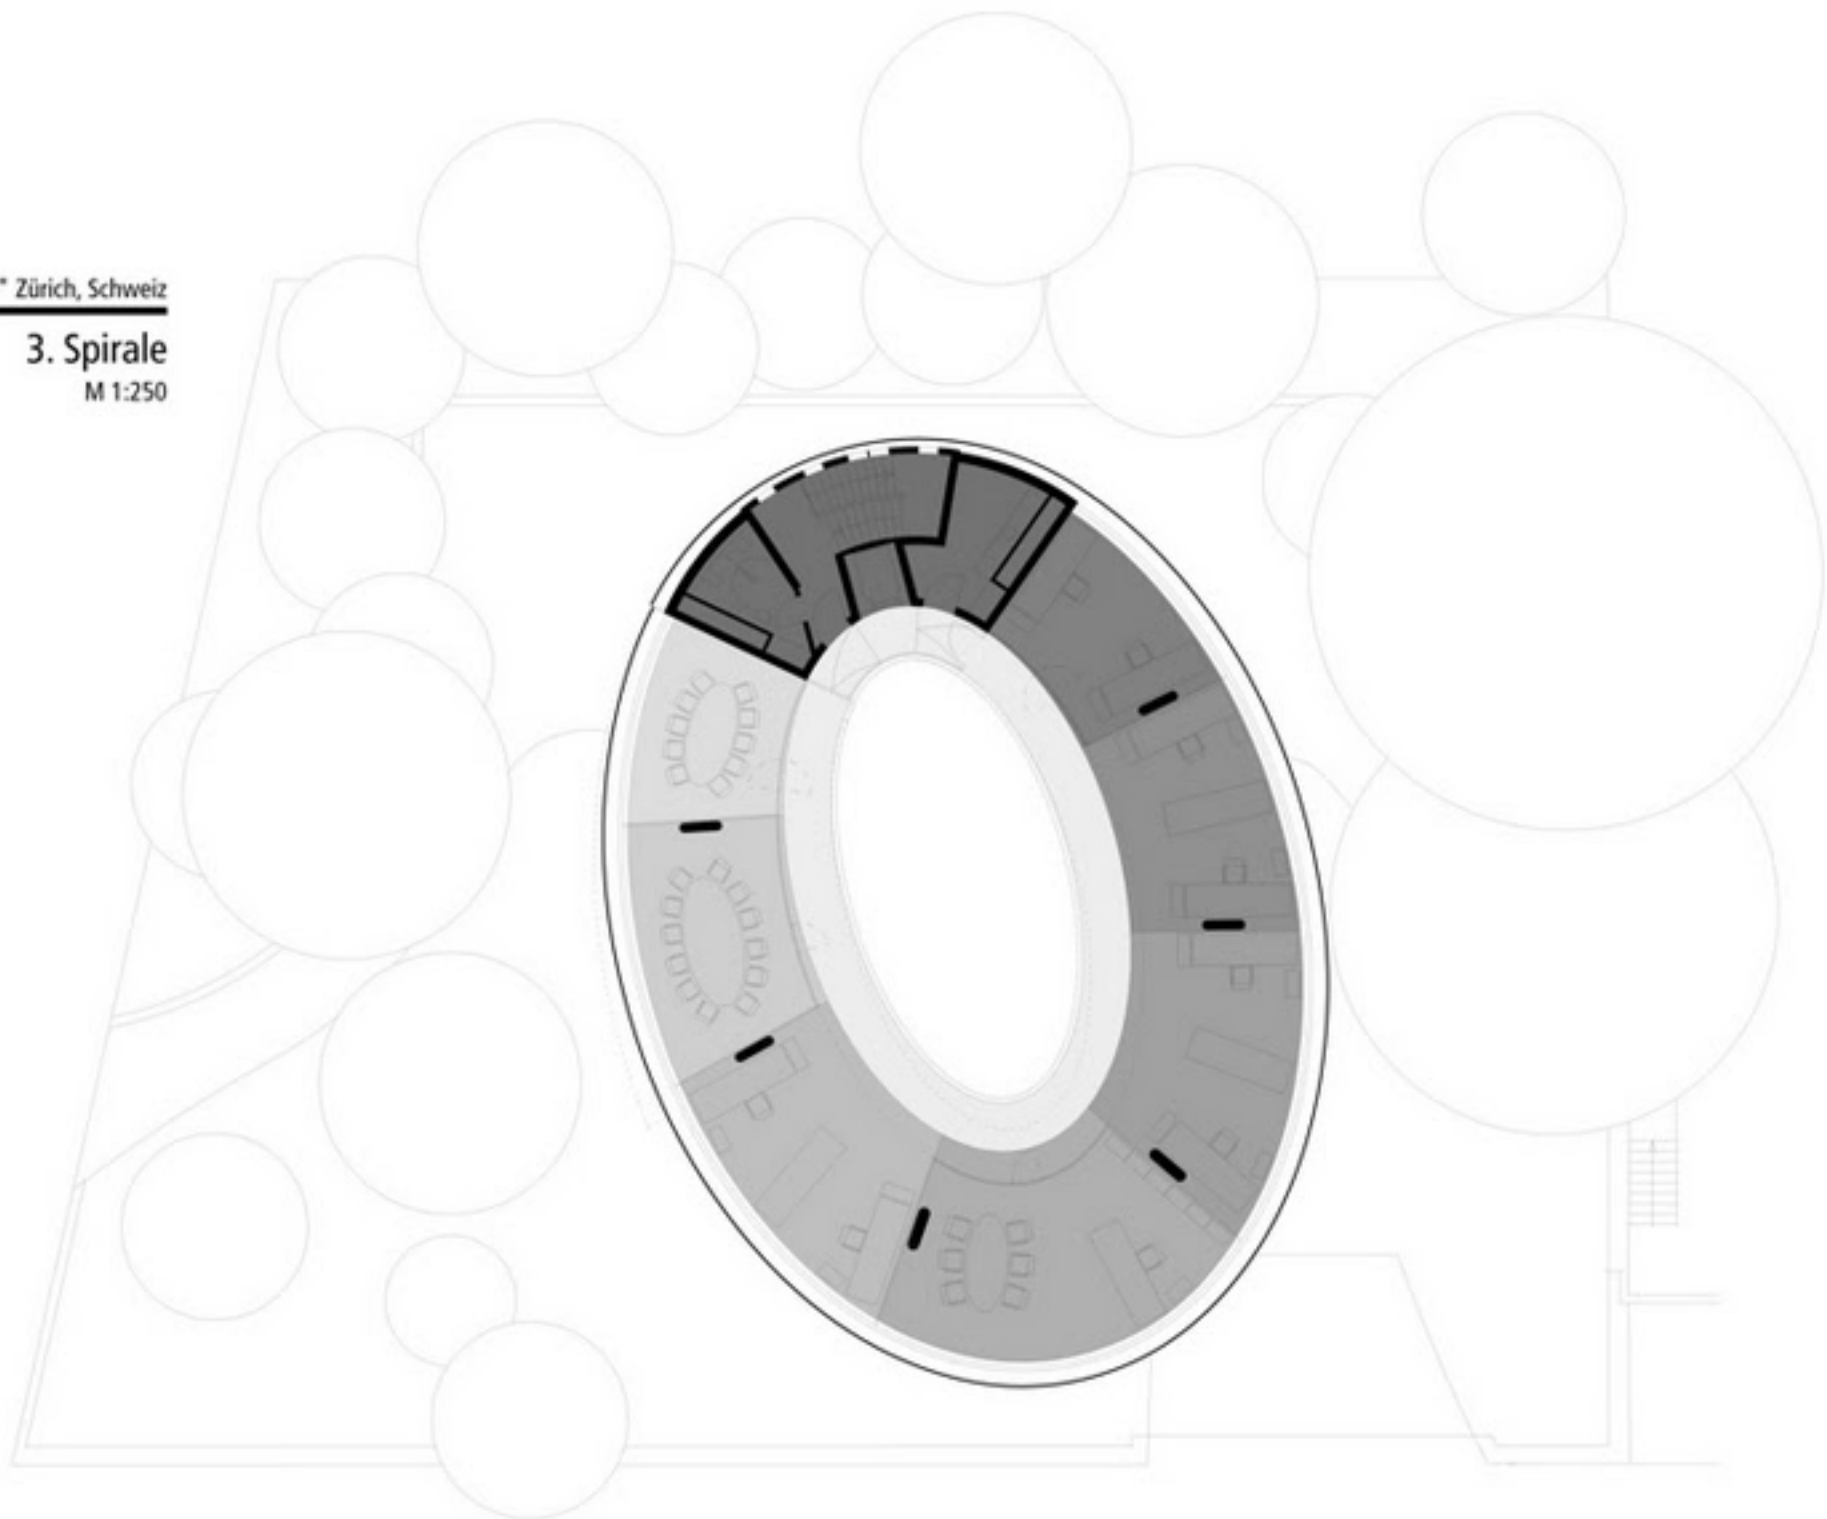

"Cocoon" Zurich, Switzerland

"Cocoon" Zürich, Schweiz

3rd Spiral

Scale 1:250

3. Spirale

M 1:250

camenzind evolution

0 2 4 6 8 10m