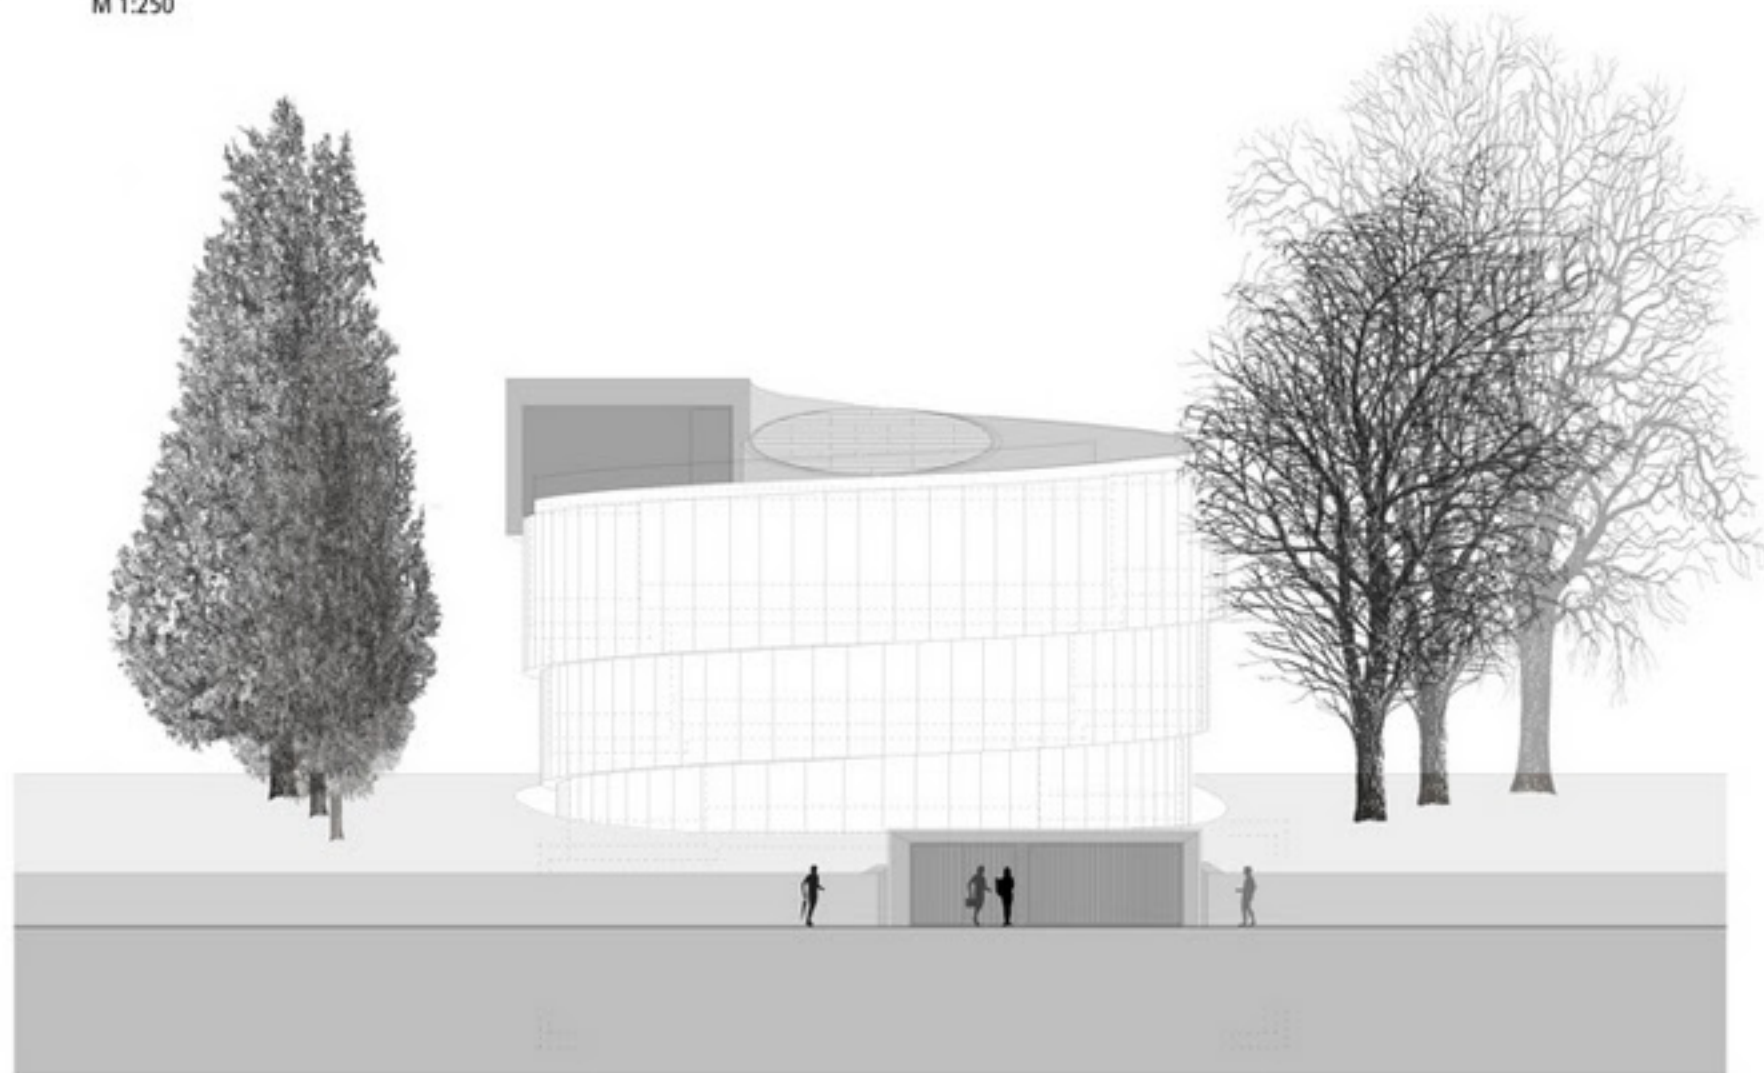

Section B-B

Scale 1:250

Schnitt B-B

M 1:250

"camenzindrevolution"

0 2 4 6 8 10m

"Cocoon" Zurich, Switzerland

"Cocoon" Zürich, Schweiz

South Elevation

Süd Ansicht

Scale 1:250

M 1:250

camenzind evolution

0 2 4 6 8 10m

"Cocoon" Zurich, Switzerland

"Cocoon" Zürich, Schweiz