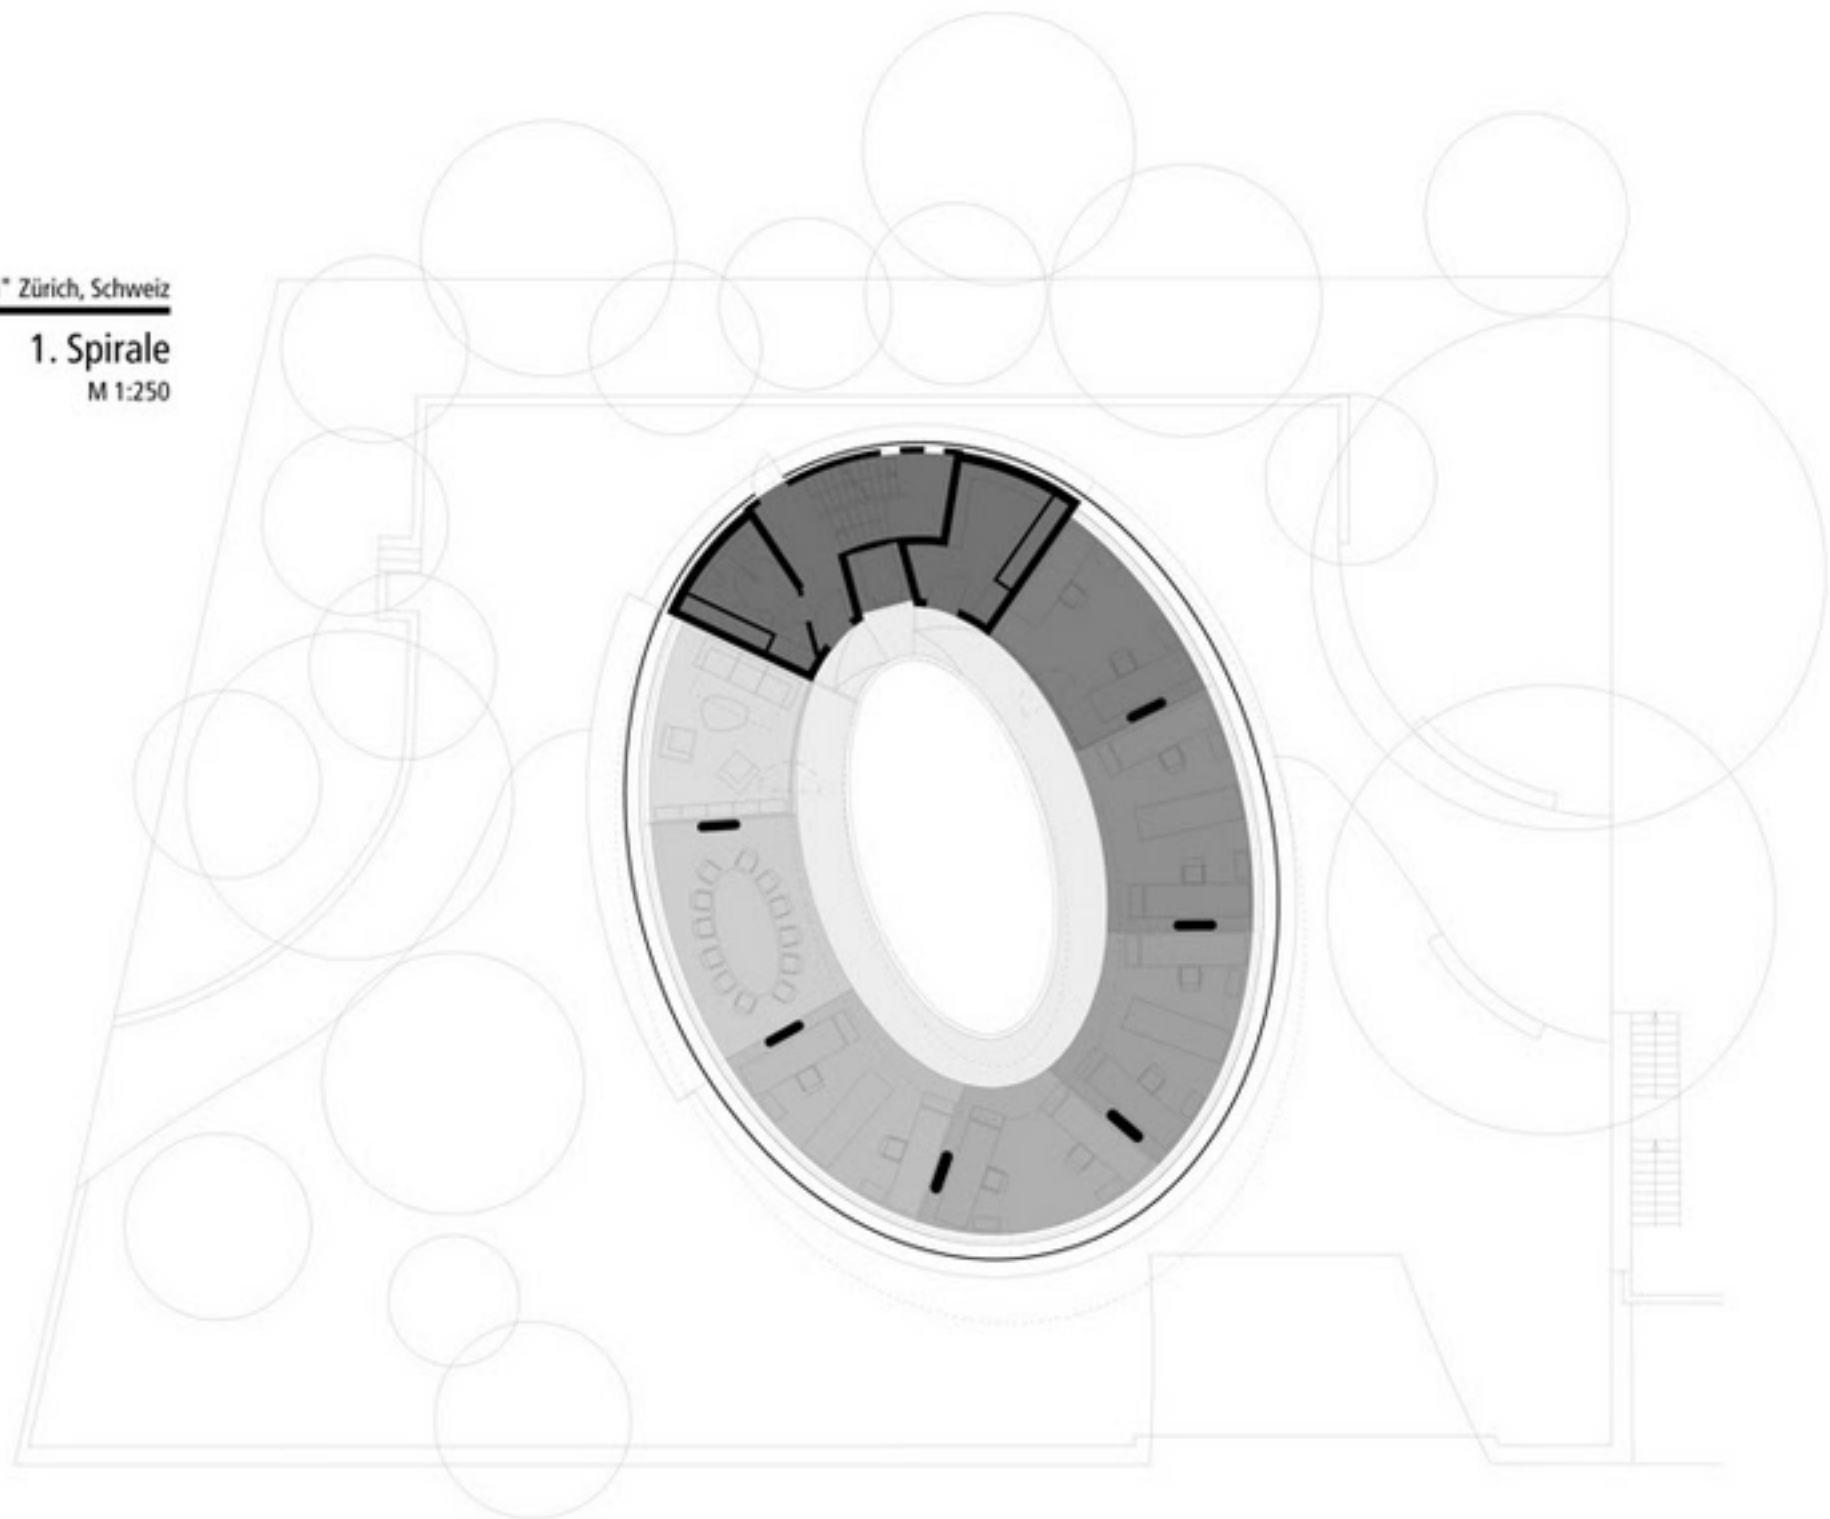

"Cocoon" Zurich, Switzerland

"Cocoon" Zürich, Schweiz

1st Spiral

Scale 1:250

1. Spirale

M 1:250

camenzin|evolution

0 2 4 6 8 10m